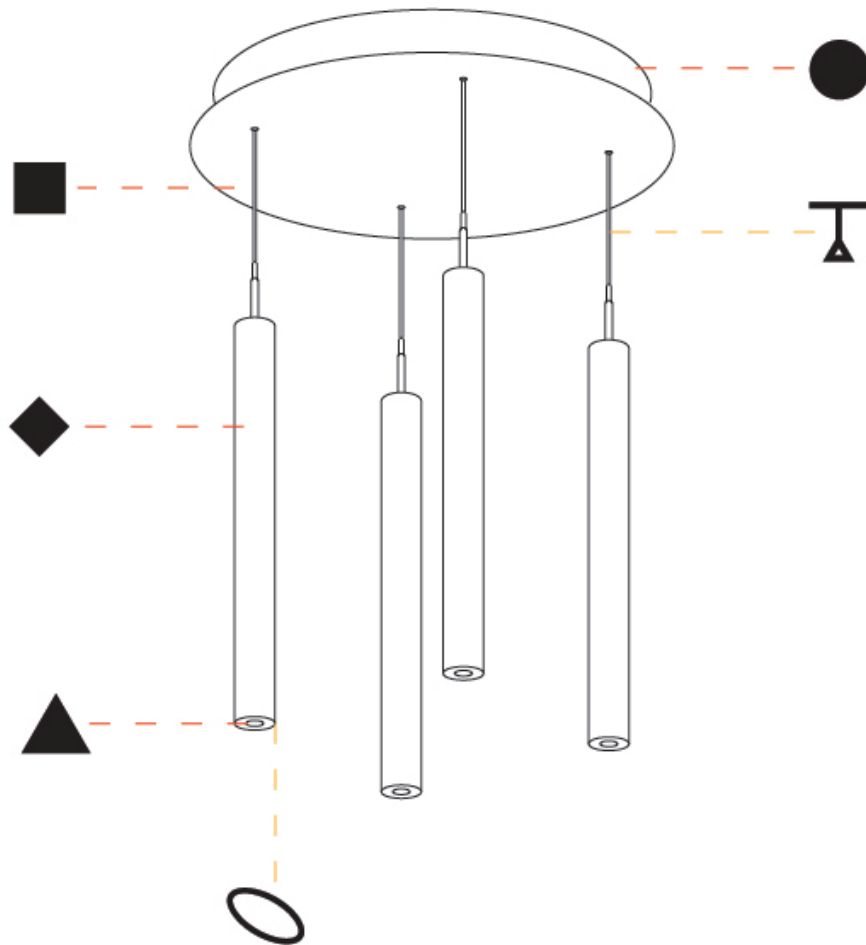

G-MINI ROUND HANGOVER SUSPENSION

A300630-

PROJECT	_____
TYPE	_____
SPECIFIER	_____
QUANTITY	_____
DATE	_____