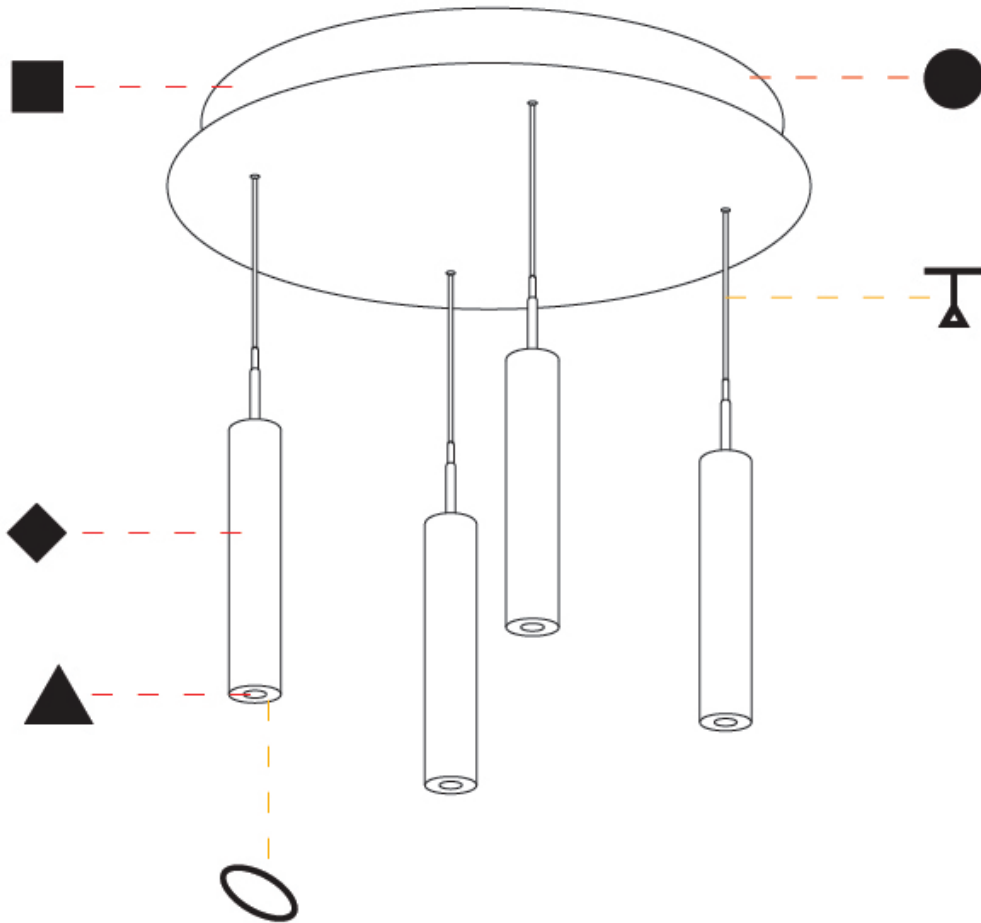

G-MINI ROUND HANGOVER SUSPENSION

A300629-

PROJECT
TYPE
SPECIFIER
QUANTITY
DATE

A