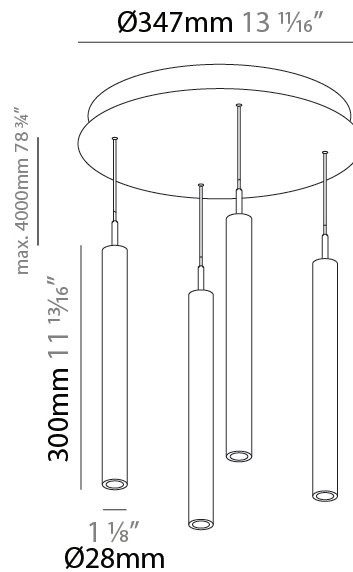

GENERAL

Series: G-Mini Round
Subseries: G-Mini Round Hangover
Brand: Prolicht
Division: Architectural
Mounting Type: Suspension
Mounting Location: Ceiling
Subcategory: Spots

PHYSICAL

Shape: Cylinder
Diameter (mm): 347
Diameter (in): 13 13/16
Height (mm): 300
Height (in): 11 13/16
Light Distribution: Direct
Fixture Finish: SSR / BKV / CWI / CRY / HAB / UFT / ITA / RUA / FTG / MYG / LOD / PUS / FRO / FUP / KIA / POP / BLS / SPG / MEY / GOH / GUM / CHC / COM / ABZ / JAG / OBR / MOS / ROR
Accent Finish: NOF / COP / MIR / SSS
Fixture Material: Extruded Aluminum / Steel
Cable Details: 2,000mm/78 3/4" / 4,000mm/157 1/2" - Cable, Black, Green, Orange, Red, White

ELECTRICAL

Lamp Type: LED (Zhaga Standard)
Input Wattage (W): 26
Total Output Wattage (W): 23.7
Dimming: Tri-Mode (Non-Dimming and Phase Dimming (120Vac only) and 0-10V Dimming)
Driver Included: Yes
Driver Location: Integrated
Driver Type: Constant Current - Universal
Driver Class: Class 2
Input Voltage (V): 120 - 277

LED

Color Temperature (°K): 2700 / 3000 / 3500 / 4000
Max. Delivered Lumen (lm): 1614 / 1709 / 1804 / 1852
Nominal Lumen (lm): 1840 / 1949 / 2057 / 2112
CRI: >90 CRI
Lamp Life (hrs): 50000

OPTICAL

Beam Angle: 20 / 26 / 56

RATINGS AND CERTIFICATIONS

Certified By: Certified for North American Standards
IP rating: IP20