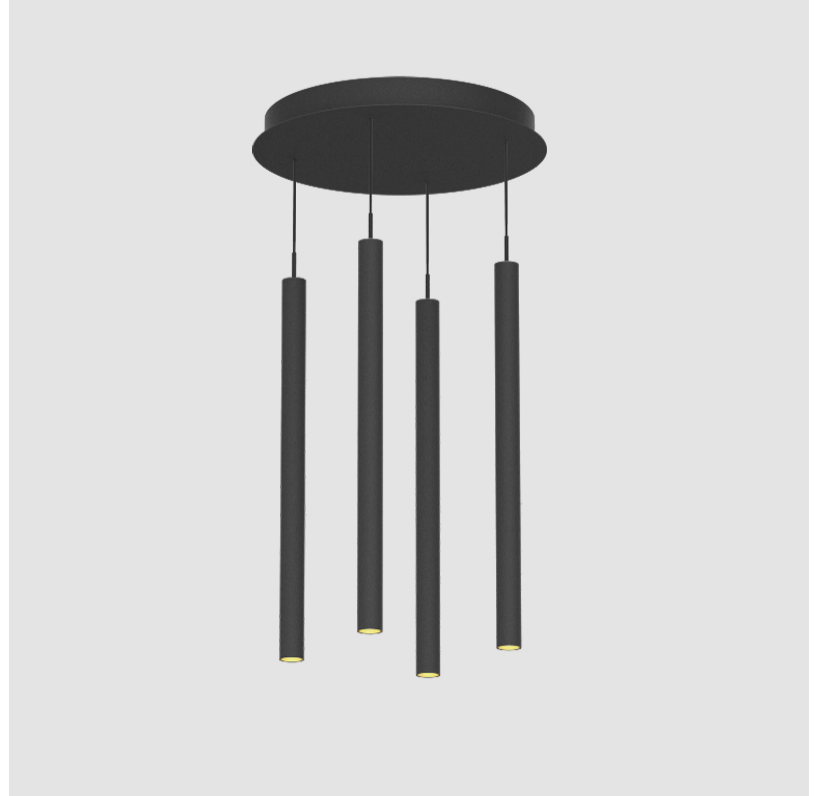

GENERAL

Series: G-Mini Round
Subseries: G-Mini Round Hangover
Brand: Prolicht
Division: Architectural
Mounting Type: Suspension
Mounting Location: Ceiling
Subcategory: Spots

PHYSICAL

Shape: Cylinder
Diameter (mm): 347
Diameter (in): 13 11/16
Height (mm): 450
Height (in): 17 11/16
Light Distribution: Direct
Fixture Finish: [SSR / BKV / CWI / CRY / HAB / UFT / ITA / RUA / FTG / MYG / LOD / PUS / FRO / FUP / KIA / POP / BLS / SPG / MEY / GOH / GUM / CHC / COM / ABZ / JAG / OBR / MOS / ROR](#)
Accent Finish: [NOF / COP / MIR / SSS](#)
Fixture Material: Extruded Aluminum / Steel
Cable Details: 2,000mm/78 3/4" / 4,000mm/157 1/2" - Cable, Black, Green, Orange, Red, White

ELECTRICAL

Lamp Type: LED (Zhaga Standard)
Input Wattage (W): 26
Total Output Wattage (W): 23.7
Dimming: [Tri-Mode (Non-Dimming and Phase Dimming (120Vac only) and 0-10V Dimming)](#)
Driver Included: Yes
Driver Location: Integrated
Driver Type: Constant Current - Universal
Driver Class: Class 2
Input Voltage (V): 120 - 277

LED

Color Temperature (°K): 2700 / 3000 / 3500 / 4000
Max. Delivered Lumen (lm): 1614 / 1709 / 1804 / 1852
Nominal Lumen (lm): 1840 / 1949 / 2057 / 2112
CRI: >90 CRI
Lamp Life (hrs): 50000

OPTICAL

Beam Angle: [20 / 26 / 56](#)

RATINGS AND CERTIFICATIONS

Certified By: Certified for North American Standards
IP rating: IP20