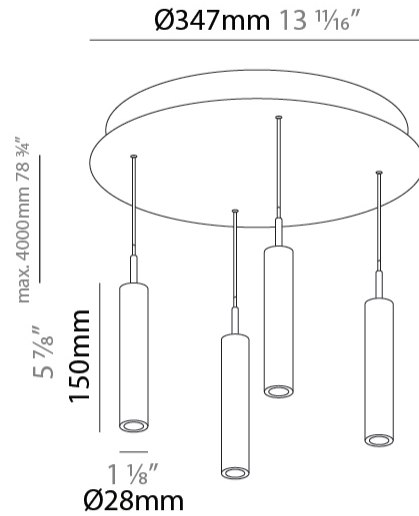

GENERAL

Series: G-Mini Round
Subseries: G-Mini Round Hangover
Brand: Prolicht
Division: Architectural
Mounting Type: Suspension
Mounting Location: Ceiling
Subcategory: Spots

PHYSICAL

Shape: Cylinder
Diameter (mm): 347
Diameter (in): 13 11/16
Height (mm): 150
Height (in): 5 7/8
Light Distribution: Direct
Fixture Finish: SSR / BKV / CWI / CRY / HAB / UFT / ITA / RUA / FTG / MYG / LOD / PUS / FRO / FUP / KIA / POP / BLS / SPG / MEY / GOH / GUM / CHC / COM / ABZ / JAG / OBR / MOS / ROR
Accent Finish: NOF / COP / MIR / SSS
Fixture Material: Extruded Aluminum / Steel
Cable Details: 2,000mm/78 3/4" / 4,000mm/157 1/2" - Cable, Black, Green, Orange, Red, White

ELECTRICAL

Lamp Type: LED (Zhaga Standard)
Input Wattage (W): 26
Total Output Wattage (W): 23.7
Dimming: Tri-Mode (Non-Dimming and Phase Dimming (120Vac only) and 0-10V Dimming)
Driver Included: Yes
Driver Location: Integrated
Driver Type: Constant Current - Universal
Driver Class: Class 2
Input Voltage (V): 120 - 277

LED

Color Temperature (°K): 2700 / 3000 / 3500 / 4000
Max. Delivered Lumen (lm): 1614 / 1709 / 1804 / 1852
Nominal Lumen (lm): 1840 / 1949 / 2057 / 2112
CRI: >90 CRI
Lamp Life (hrs): 50000

OPTICAL

Beam Angle: 20 / 26 / 56

RATINGS AND CERTIFICATIONS

Certified By: Certified for North American Standards
IP rating: IP20