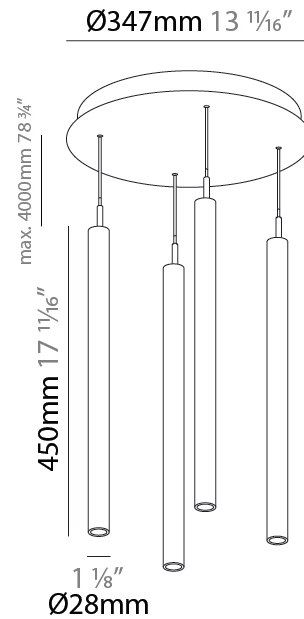

GENERAL

Series: G-Mini Round
Subseries: G-Mini Round Hangover
Brand: Prolicht
Division: Architectural
Mounting Type: Suspension
Mounting Location: Ceiling
Subcategory: Spots

PHYSICAL

Shape: Cylinder
Diameter (mm): 347
Diameter (in): 13 11/16
Height (mm): 450
Height (in): 17 11/16
Light Distribution: Direct
Fixture Finish: [SSR / BKV / CWI / CRY / HAB / UFT / ITA / RUA / FTG / MYG / LOD / PUS / FRO / FUP / KIA / POP / BLS / SPG / MEY / GOH / GUM / CHC / COM / ABZ / JAG / OBR / MOS / ROR](#)
Accent Finish: [NOF / COP / MIR / SSS](#)
Fixture Material: Extruded Aluminum / Steel
Cable Details: 2,000mm/78 3/4" / 4,000mm/157 1/2" - Cable, Black, Green, Orange, Red, White

ELECTRICAL

Lamp Type: LED (Zhaga Standard)
Input Wattage (W): 26
Total Output Wattage (W): 23.7
Dimming: [Tri-Mode (Non-Dimming and Phase Dimming (120Vac only) and 0-10V Dimming)](#)
Driver Included: Yes
Driver Location: Integrated
Driver Type: Constant Current - Universal
Driver Class: Class 2
Input Voltage (V): 120 - 277

LED

Color Temperature (°K): 2700 / 3000 / 3500 / 4000
Max. Delivered Lumen (lm): 1614 / 1709 / 1804 / 1852
Nominal Lumen (lm): 1840 / 1949 / 2057 / 2112
CRI: >90 CRI
Lamp Life (hrs): 50000

OPTICAL

Beam Angle: [20 / 26 / 56](#)

RATINGS AND CERTIFICATIONS

Certified By: Certified for North American Standards
IP rating: IP20